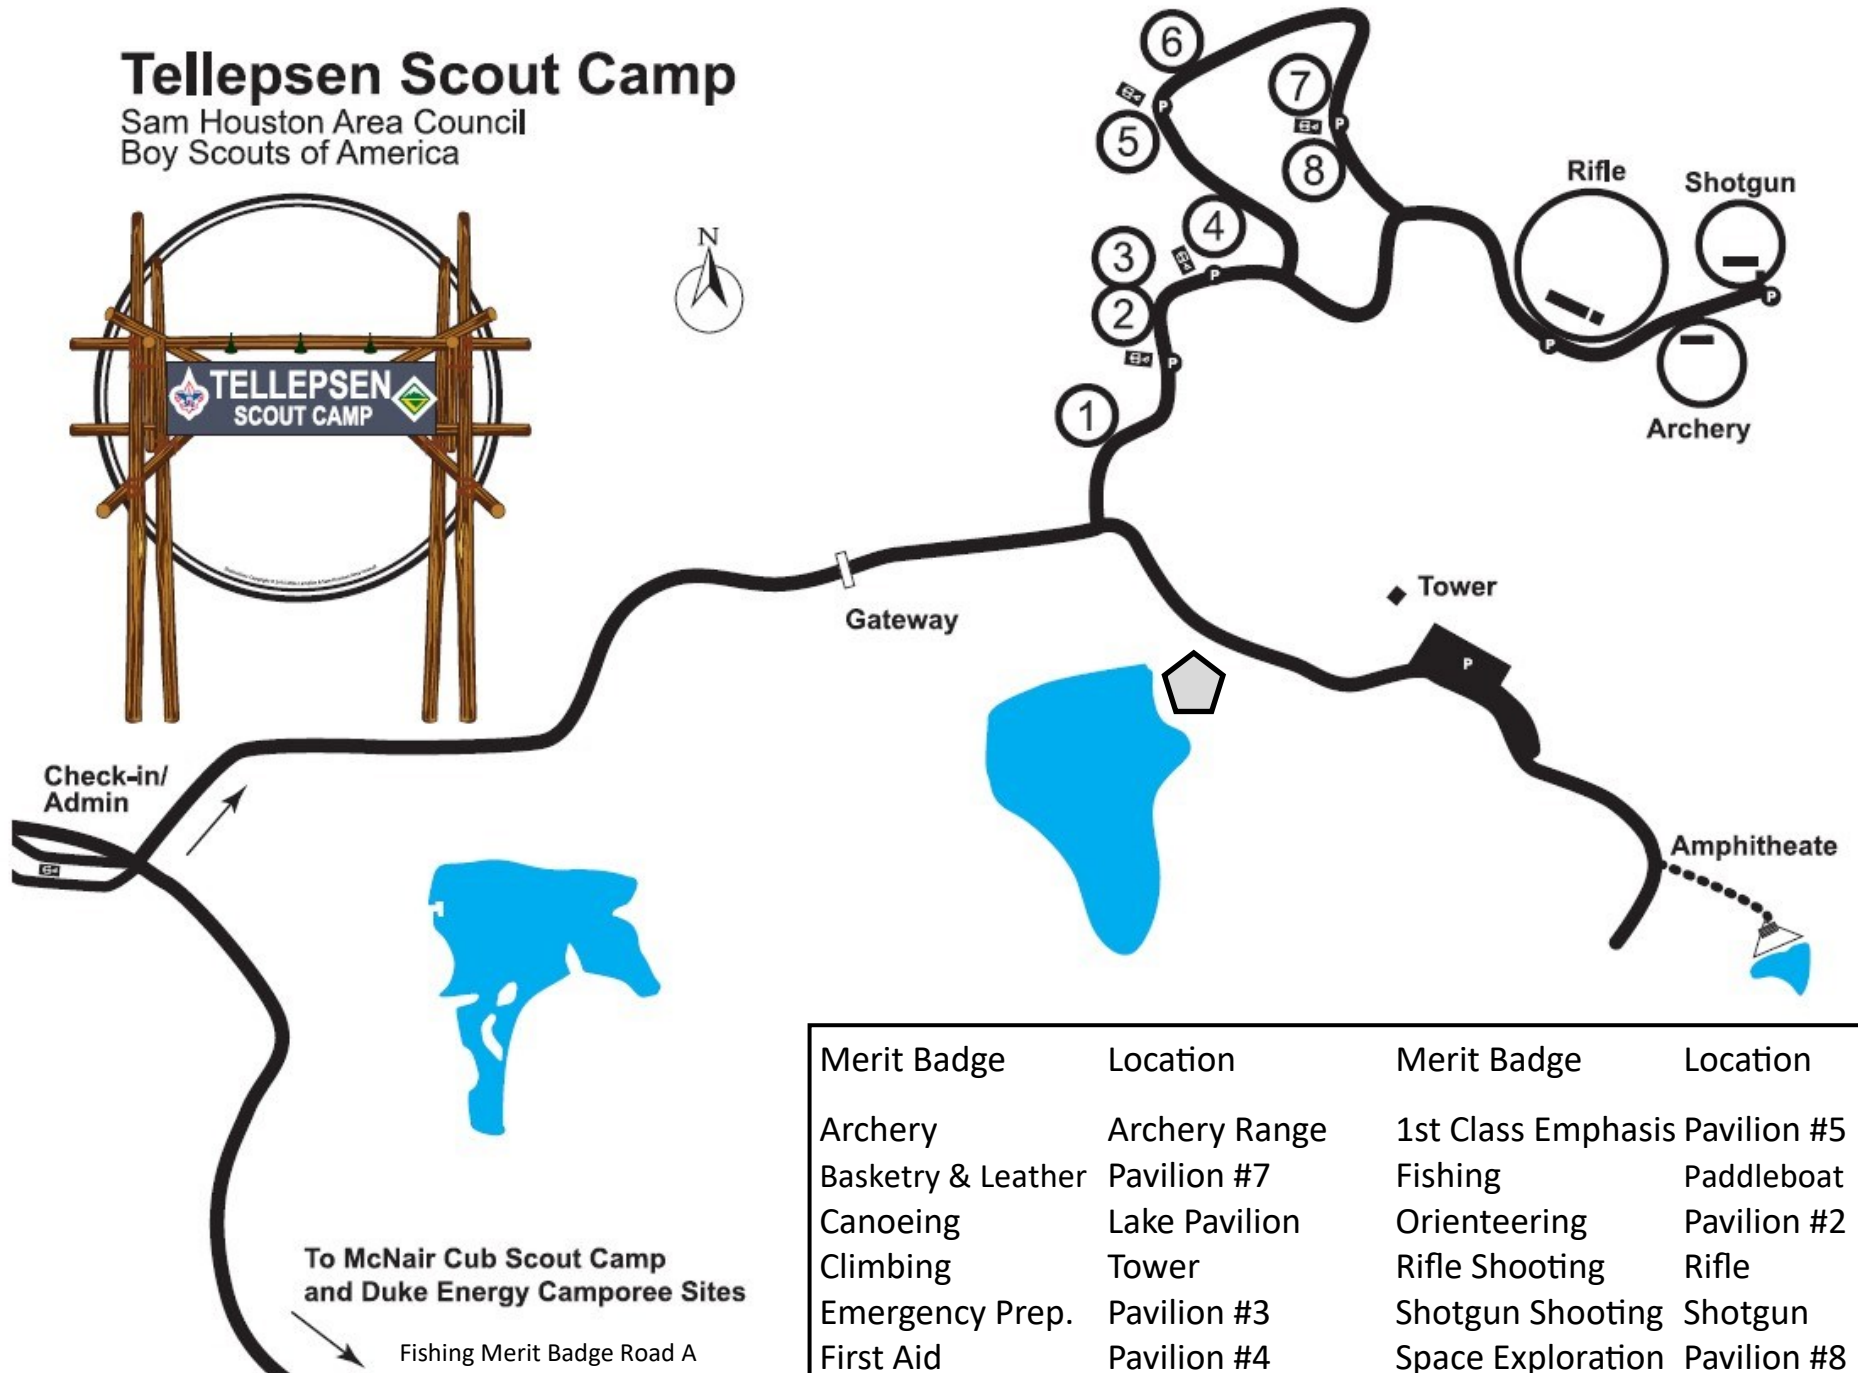

# Tellepsen Scout Camp

Sam Houston Area Council  
Boy Scouts of America

Merit Badge	Location	Merit Badge	Location
Archery	Archery Range	1st Class Emphasis	Pavilion #5
Basketry & Leather	Pavilion #7	Fishing	Paddleboat
Canoeing	Lake Pavilion	Orienteering	Pavilion #2
Climbing	Tower	Rifle Shooting	Rifle
Emergency Prep.	Pavilion #3	Shotgun Shooting	Shotgun
First Aid	Pavilion #4	Space Exploration	Pavilion #8